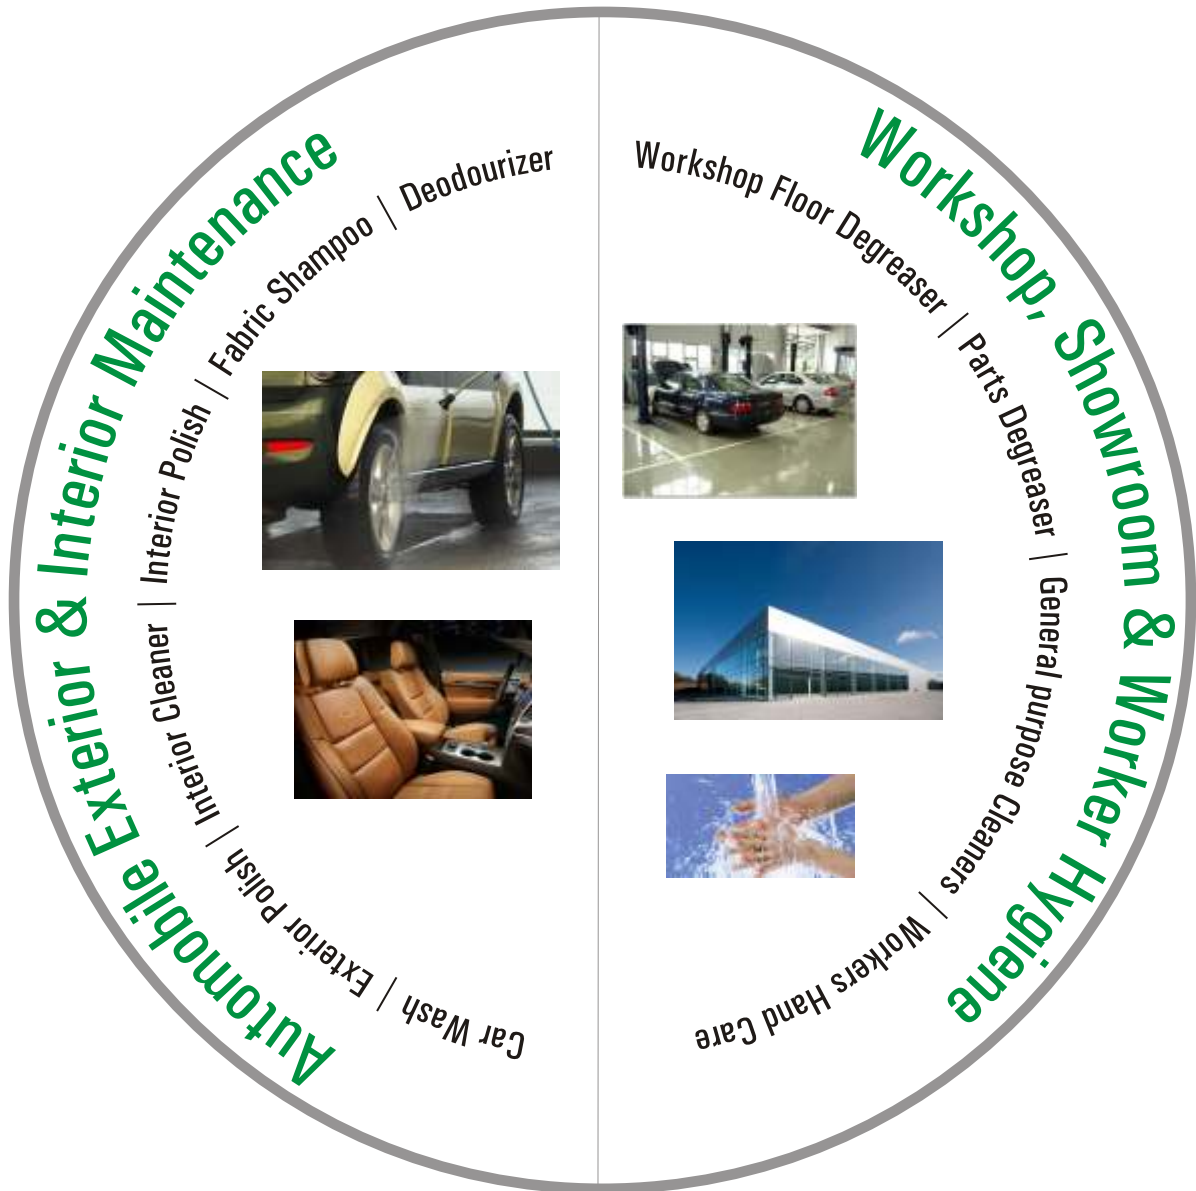

**End to End Eco Friendly Automotive Hygiene Solutions**

[www.haylide.com](http://www.haylide.com)

**Haylide**  
[www.haylide.com](http://www.haylide.com)

**Green Formulations for a better Planet**

## Complete End to End Automotive Hygiene Solutions

Welcome to the world of Comprehensive Eco Friendly Automotive Hygiene Solutions. World Class products formulated in Neutral pH range for Washing, Polishing, Cleaning & Deodorizing Cars, Trucks, Buses. For the Workshop Haylide's unique Degreasing formulas include a wide range of products at varying price points. Haylide also has a complete Floor, Glass, Multi surface, Washroom & Personnel Hand Hygiene & Infection Control Range that is excellent for Showrooms & Offices.